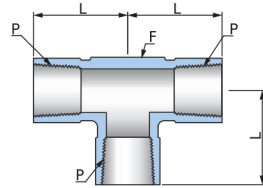

Female Tee

**PFT**

Connects Male Pipe to Male Pipe

Part No.	Pipe Size	Dimensions (mm)	
	P	L	F
PFT-02	1/8	23.0	5/8
PFT-04	1/4	26.2	15/16
PFT-06	3/8	27.0	15/16
PFT-08	1/2	39.6	1

Dimensions are for reference only and are subject to change without prior notice.